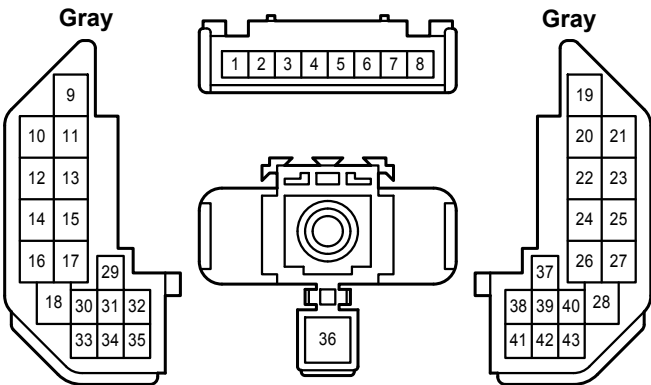

Mirror Heater

Mirror Heater

IB4
White

IC1
Gray

IC2
White

Mirror Heater

IQ1
White

IQ2
Gray